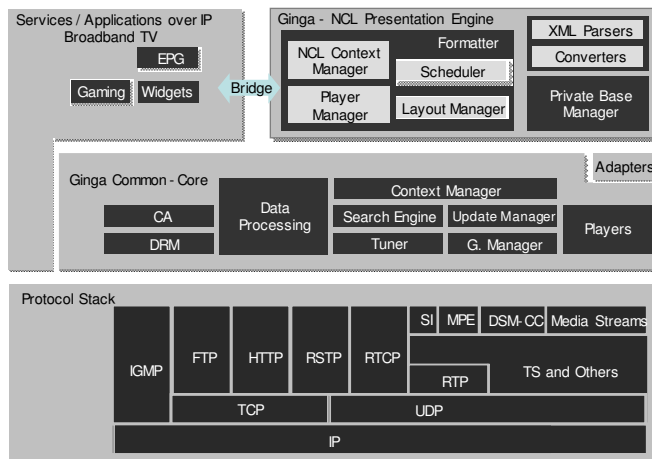

Ginga-J + Ginga-NCL

9

Copyright © 2012 TeleMídia

Broadband TV + Ginga-NCL

10

Copyright © 2012 TeleMídia

IPTV + Ginga-NCL

11

Specification Language

- Simple to be understood and learned
- Lightweight
- Powerful
- **Declarative DSL language**

19

Copyright © 2012 TeleMídia

NCL Nested Context Language

- The Brazilian innovation in the ISDB System:
 - NCL (Nested Context Language) declarative language
 - Its script NCLua language
 - Its engine: GINGA-NCL *middleware*.
- **ITU-T H.761 Recommendation for IPTV services**
- **ITU-R BT 1691-1 Recommendation for Terrestrial DTV**

20

Copyright © 2012 TeleMídia

Why NCL?

NCL

Functionalities – Declarative support to:

- Media synchronization
 - Interactivity as a particular case
- Adaptability
- Different distribution networks
- Multiple exhibition devices
- Live edition
- **NCL is free software**

Copyright © 2012 TeleMídia

NCL 4.0

- NCL 4.0
 - Higher level abstraction for relationship definitions
 - Better support to context aware applications
 - Support to multimodal interfaces
 - Support to 3D objects
 - Multiple devices
 - Social media