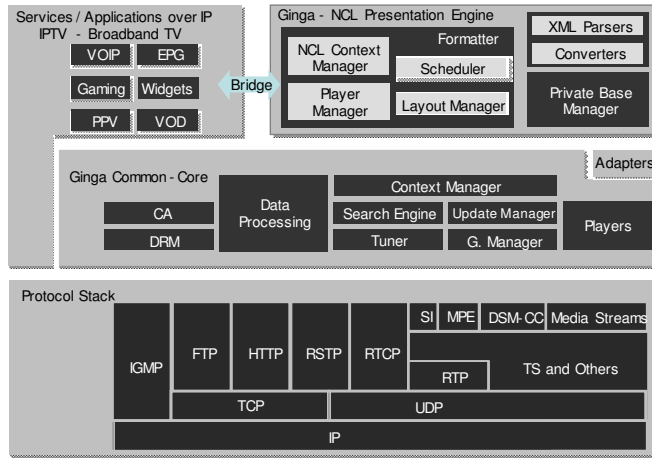

Ginga-J + Ginga-NCL

9

Copyright © 2012 TeleMídia

Broadband TV + Ginga-NCL

10

Copyright © 2012 TeleMídia

IPTV + Ginga-NCL

11

Specification Language

- Simple to be understood and learned
- Lightweight
- Powerful
- **Declarative DSL language**

19

Copyright © 2012 TeleMídia

NCL Nested Context Language

- The Brazilian innovation in the ISDB System:
 - NCL (Nested Context Language) declarative language
 - Its script NCLua language
 - Its engine: GINGA-NCL *middleware*.
- **ITU-T H.761 Recommendation for IPTV services**
- **ITU-R BT 1691-1 Recommendation for Terrestrial DTV**

20

Copyright © 2012 TeleMídia

Why NCL?

NCL

Functionalities – Declarative support to:

- Media synchronization
 - Interactivity as a particular case
- Adaptability
- Different distribution networks
- Multiple exhibition devices
- Live edition
- **NCL is free software**

Copyright © 2012 TeleMídia

NCL 4.0

- NCL 4.0
 - Higher level abstraction for relationship definitions
 - Better support to context aware applications
 - Support to multimodal interfaces
 - Support to 3D objects
 - Multiple devices
 - Social media