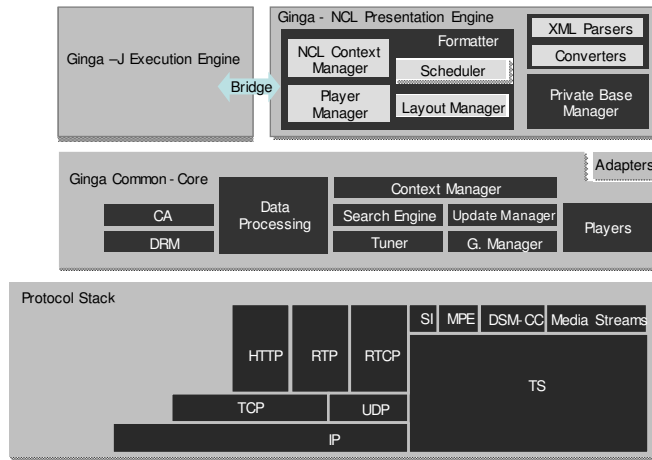

Ginga-J + Ginga-NCL

9

Copyright © 2012 TeleMídia

Broadband TV + Ginga-NCL

10

Copyright © 2012 TeleMídia

IPTV + Ginga-NCL

11

Specification Language

- Simple to be understood and learned
- Lightweight
- Powerful
- **Declarative DSL language**

19

Copyright © 2012 TeleMídia

NCL Nested Context Language

- The Brazilian innovation in the ISDB System:
 - NCL (Nested Context Language) declarative language
 - Its script NCLua language
 - Its engine: GINGA-NCL *middleware*.
- **ITU-T H.761 Recommendation for IPTV services**
- **ITU-R BT 1691-1 Recommendation for Terrestrial DTV**

20

Copyright © 2012 TeleMídia

Why NCL?

NCL

Functionalities – Declarative support to:

- Media synchronization
 - Interactivity as a particular case
- Adaptability
- Different distribution networks
- Multiple exhibition devices
- Live edition
- **NCL is free software**

Copyright © 2012 TeleMídia

NCL 4.0

- NCL 4.0
 - Higher level abstraction for relationship definitions
 - Better support to context aware applications
 - Support to multimodal interfaces
 - Support to 3D objects
 - Multiple devices
 - Social media