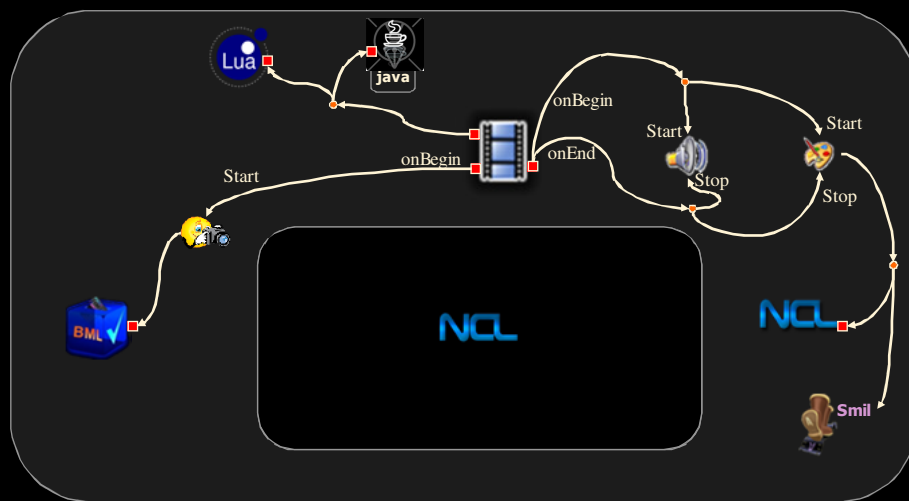

14

NCL

Copyright © 2012 TeleMídia

Interoperability

- Interoperability: *Liaison* ITU-T/W3C
 - NCL as a glue language
 - NCL as a Web plug-in

	TV	TV (assinatura)	Tel. Fixo	Celular	Computador	Computador + Internet	Nunca usou computador	Nunca usou a Internet
TOTAL	98%	20%	37%	87%	45%	38%	42%	47%
Área Urbana	99%	23%	42%	91%	51%	43%	37%	42%
Área Rural	95%	4%	10%	69%	16%	10%	67%	75%
Classe A > R\$ 12.440,00	100%	85%	93%	100%	98%	96%	5%	6%
Classe B	100%	45%	69%	97%	84%	76%	15%	17%
Classe C	99%	15%	35%	91%	45%	35%	39%	46%
Classe DE < R\$ 2.480,00	94%	2%	9%	70%	8%	5%	72%	79%

Specification Language

- Simple to be understood and learned
- Lightweight
- Powerful
- **Declarative DSL language**

19

Copyright © 2012 TeleMídia

NCL Nested Context Language

- The Brazilian innovation in the ISDB System:
 - NCL (Nested Context Language) declarative language
 - Its script NCLua language
 - Its engine: GINGA-NCL *middleware*.
- **ITU-T H.761 Recommendation for IPTV services**
- **ITU-R BT 1691-1 Recommendation for Terrestrial DTV**