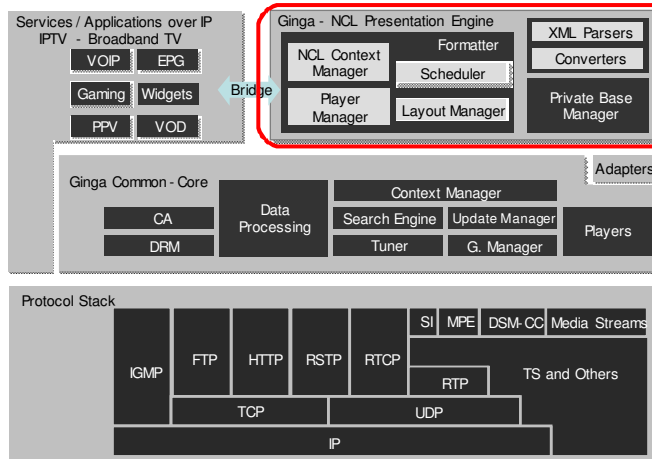

Hybrid TV

12

Copyright © 2012 TeleMídia