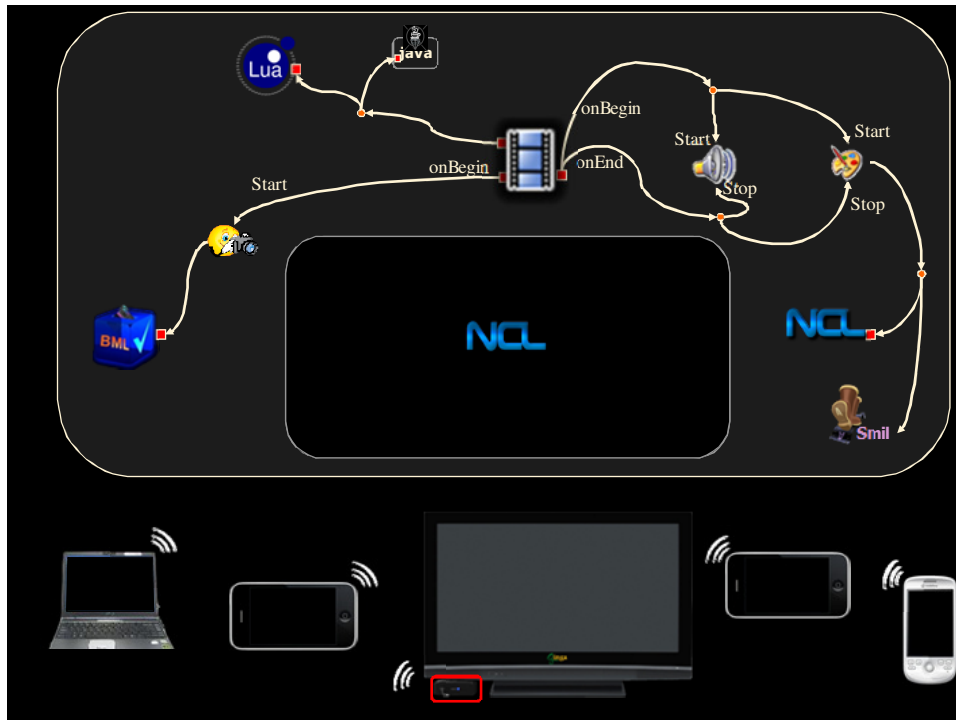

14

NCL

Copyright © 2012 TeleMídia

Interoperability

- Interoperability: *Liaison* ITU-T/W3C
 - NCL as a glue language
 - NCL as a Web plug-in

	TV	TV (assinatura)	Tel. Fixo	Celular	Computador	Computador + Internet	Nunca usou computador	Nunca usou a Internet
TOTAL	98%	20%	37%	87%	45%	38%	42%	47%
Área Urbana	99%	23%	42%	91%	51%	43%	37%	42%
Área Rural	95%	4%	10%	69%	16%	10%	67%	75%
Classe A > R\$ 12.440,00	100%	85%	93%	100%	98%	96%	5%	6%
Classe B	100%	45%	69%	97%	84%	76%	15%	17%
Classe C	99%	15%	35%	91%	45%	35%	39%	46%
Classe DE < R\$ 2.480,00	94%	2%	9%	70%	8%	5%	72%	79%

Specification Language

- Simple to be understood and learned
- Lightweight
- Powerful
- **Declarative DSL language**

19

Copyright © 2012 TeleMídia

NCL Nested Context Language

- The Brazilian innovation in the ISDB System:
 - NCL (Nested Context Language) declarative language
 - Its script NCLua language
 - Its engine: GINGA-NCL *middleware*.
- **ITU-T H.761 Recommendation for IPTV services**
- **ITU-R BT 1691-1 Recommendation for Terrestrial DTV**